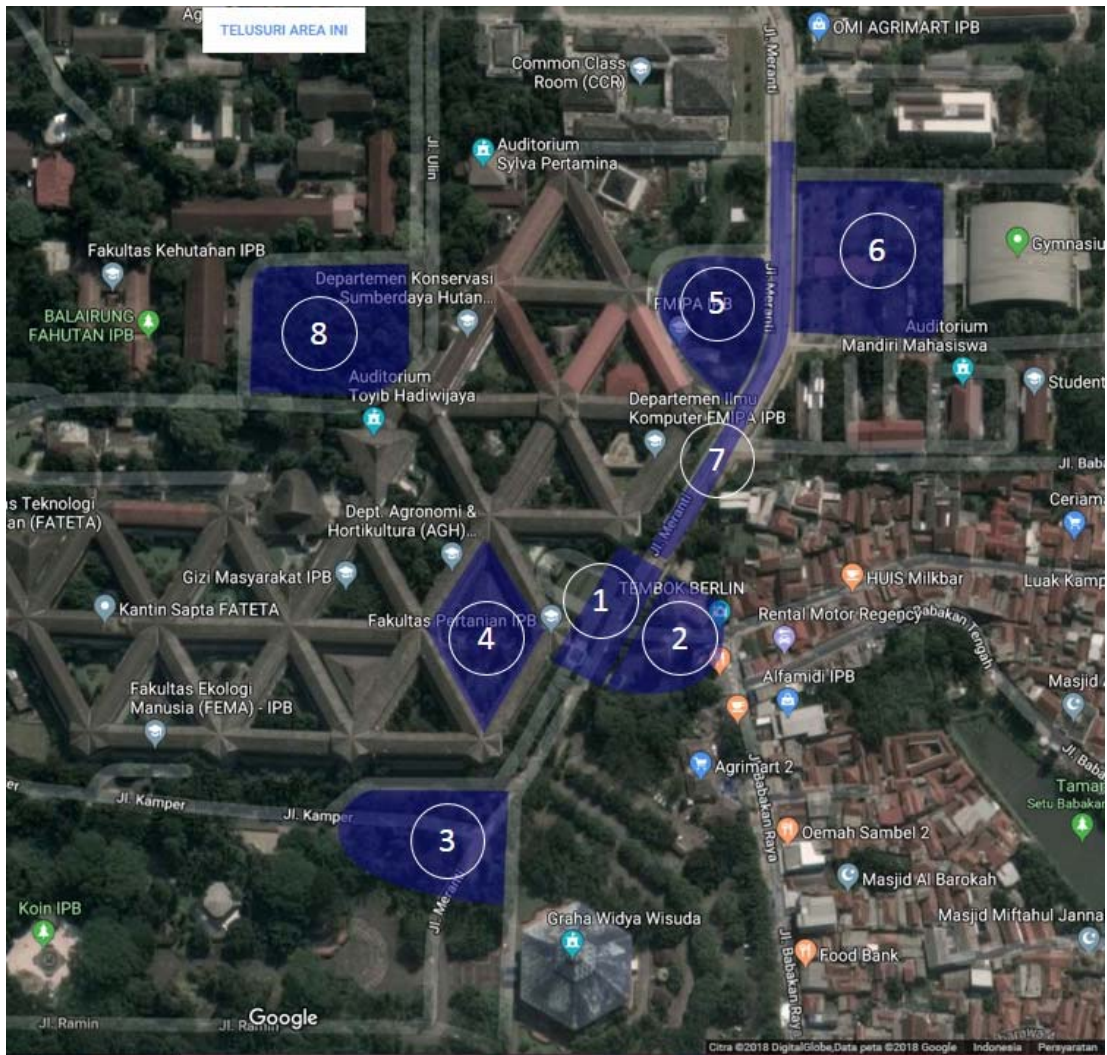

SITE LOCATION FOR INTRODUCTION OF LANDSCAPE ECOLOGY WORKSHOP

Thursday, May 24th, 2018 @Faperta IPB

❖ SITE LOCATION

1. Welcome Area Faperta, *Pangkalan Ojek*, and Canopy of Green Campus 2020.
2. Corridor Green Campus 2020 - Tembok Berlin - Stevia - IKA Faperta and Ex Studio Pro Nursery.
3. Studio Pro Nursery.
4. Plaza Bung Karno.
5. Rubber Garden between FMIPA and CCR IPB.
6. Landscape of Gymnasium (GOR).
7. Streetscape from Faperta until Tanoto Building (median and berm).
8. Arboretum Landscape Fahutan.